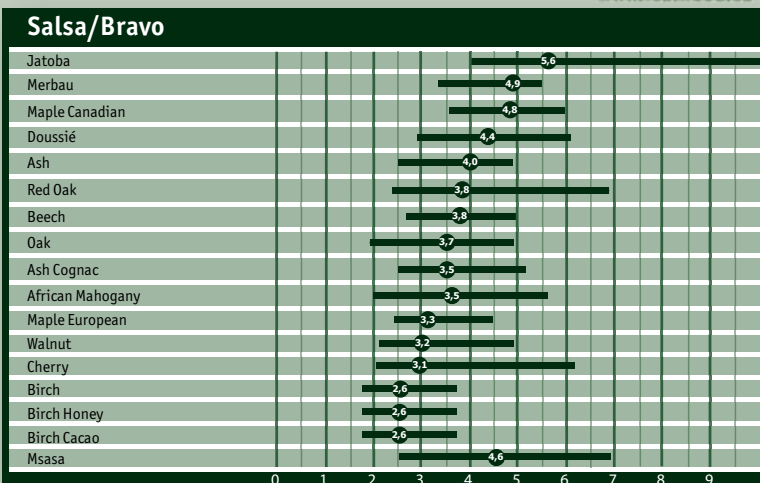

The hardness of the wood